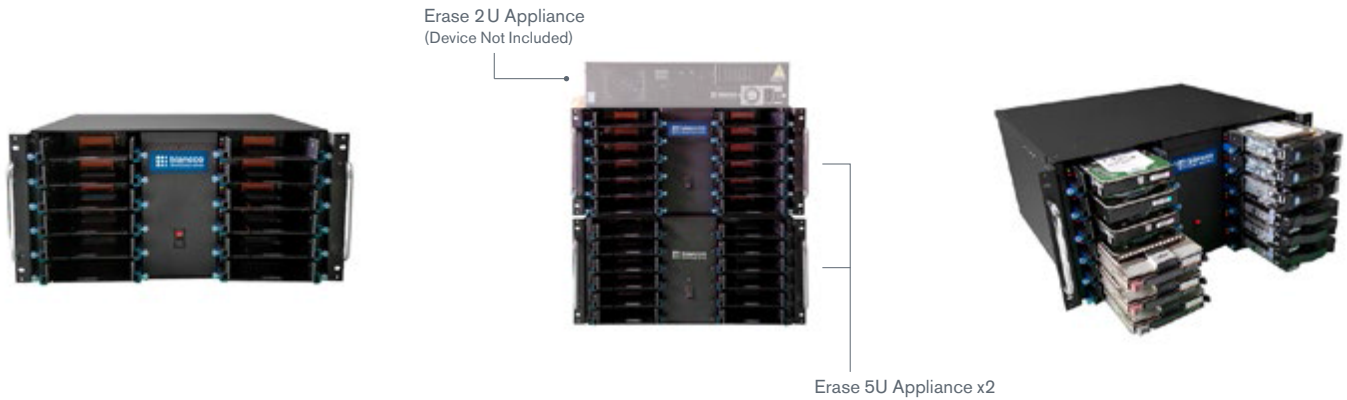

[View Our Certifications](#)

The Blanco Enterprise Erase 5U appliance provides expansion bays for fast, easy and cost efficient erasure of loose hard drives.

The Universal Hard Drive Enclosure is a standalone direct attach storage (DAS) hard drive enclosure that accommodates 3.5 inch and 2.5 inch hard drives with caddies or trays, as well as standard bare drives.

## Key Benefits

**Convenient:** Hard drives can be inserted without removing the caddy or tray.

**Compatible:** Accommodates 3.5" and 2.5" SAS, SATA, SSD, and Fiber Channel drives.

**Adjustable:** Drive backplane height and tray depth position are configurable to accommodate drive alignment and operator ease of use.

**Rack Mountable:** 5U system mounts in standard 19" cabinets.

**Universal Power:** Supports 100-240V input for worldwide voltage compatibility.

**Expandable:** Connect to external ports of our SAS Cube or Blanco Enterprise 2U systems.

## Compatibility

The Universal Hard Drive Enclosure provides connectivity via external cables/ports of up to 12 drives per enclosure for 3.5" model or up to 20 drives for 2.5" SAS/SATA model. It is designed to accommodate enterprise hard drive types currently in the market, including: